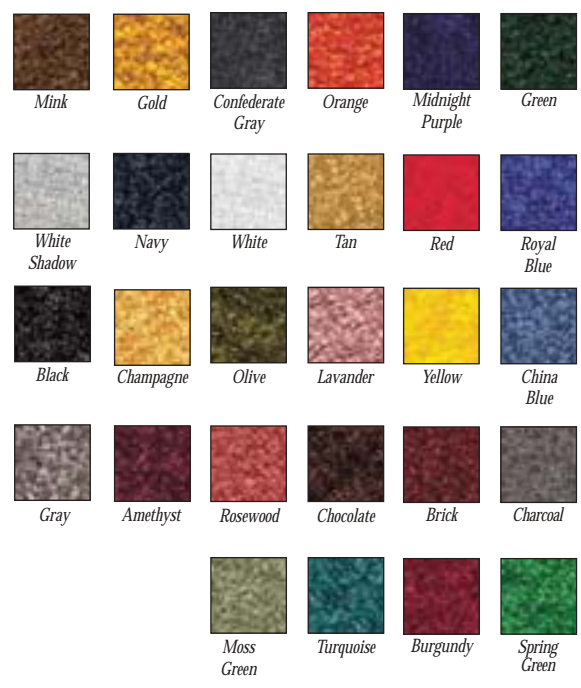

JET-PRINT™ MATS

High-resolution dyed mats for high-traffic indoor areas

- Up to 8 colors (includes the background)
- Custom PMS color matches available
- NO ART SETUP CHARGE
- 28 standard colors available
- Maximum size: 3' or 4' x 24' and 6' x 15'
- Call for quote on PMS color match
- Minimum Order: 1 mat